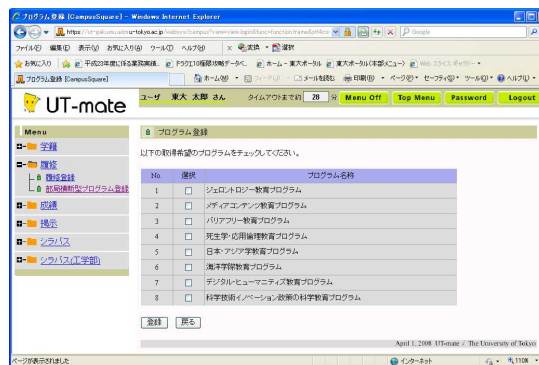

◆ Web Application for University-wide Education Programs using UT-mate

[Step.1]
Log into UT-mate

Type in user ID and password to gain access

[Step. 3]
「新規登録」 [New Registration]
Select「横断型プログラム修了証申請」 [University-Wide Education Program]

[Step. 2]
「履修」 [Register]
↓
「横断型プログラム修了証申請」
[University-wide Education Program]

《学部学生：学部用プログラムのみ》
Undergraduates: displays only programs for undergraduates

《大学院学生：学部用・大学院用プログラム》
Graduates: both undergraduate and graduate programs are displayed