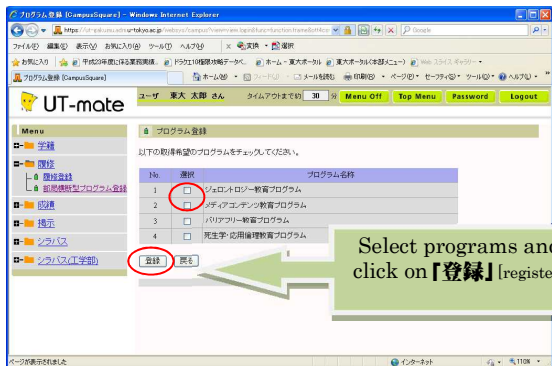

◆ Web Application for University-wide Education Programs using UT-mate

[Step.1]
Log into UT-mate

Type in user ID and password to gain access

[Step. 3]
「新規登録」 [New Registration]
Select「横断型プログラム修了証申請」 [University-Wide Education Program]

[Step. 2]
「履修」 [Register]
↓
「横断型プログラム修了証申請」
[University-wide Education Program]

《学部学生：学部用プログラムのみ》
Undergraduates: displays only programs for undergraduates

《大学院学生：学部用・大学院用プログラム》
Graduates: both undergraduate and graduate programs are displayed