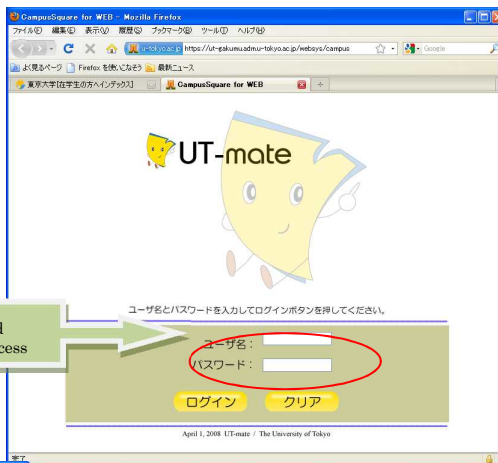

◆ Web Application for University-wide Education Programs using UT-mate

[Step.1]
Log into UT-mate

Type in user ID and password to gain access

[Step. 3]
「新規登録」 [New Registration]
Select「横断型プログラム修了証申請」 [University-Wide Education Program]

[Step. 2]
「履修」 [Register]
↓
「横断型プログラム修了証申請」
[University-wide Education Program]

《学部学生：学部用プログラムのみ》
Undergraduates: displays only programs for undergraduates

《大学院学生：学部用・大学院用プログラム》
Graduates: both undergraduate and graduate programs are displayed