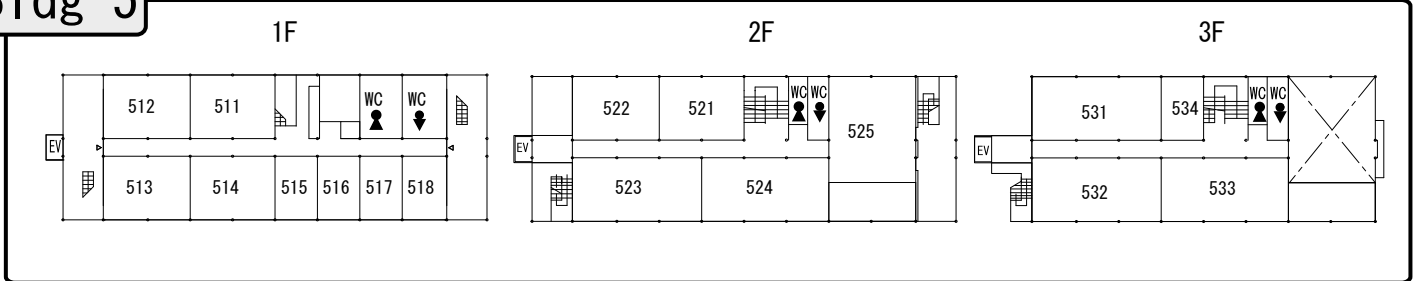

The University of Tokyo, Komaba I Campus Map

Classrooms	Buildings
101 ~ 192	Bldg. 1
511 ~ 534	Bldg. 5
721 ~ 762	Bldg. 7
900	Lecture Theatre
10-101 ~ 10-405	Bldg. 10
1101 ~ 1109	Bldg. 11
1211 ~ 1233	Bldg. 12
1311 ~ 1341	Bldg. 13
KALS	Bldg. 17
E21 ~ E49	Info. Edu. Bldg.
K101 ~ K502	21KOMCEE West
K011 ~ K214	21KOMCEE East
Experimental Labs	21KOMCEE East
Auditorium	Administration Bldg. 3F
Bldg.18 Hall	Bldg. 18 1F
Kendo dojo	Gym 1
Classroom for music	KCP North Bldg
Classroom for performing Arts	KCP North Bldg
General classroom 1 ~ 4	KCP North Bldg
General classroom for	KCP North Bldg
sports training 1,2	
Tatami classroom for sports training 3	

College of Arts and Sciences

Floor map

Bldg 1

Bldg 5

Bldg 7

Bldg 8

Lecture Theatre

Administration Bldg