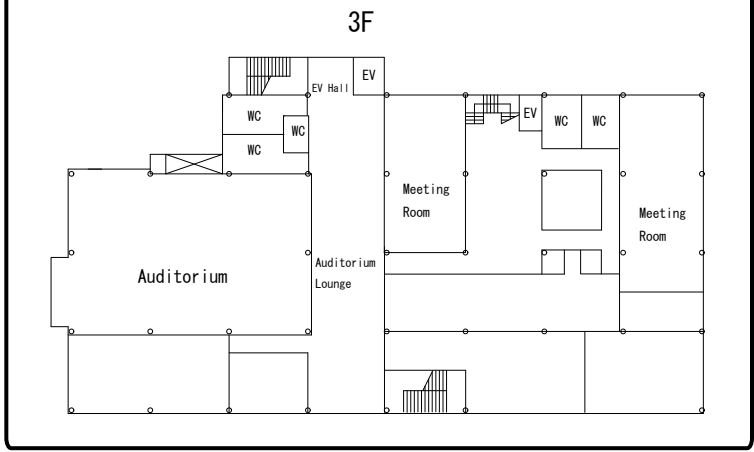

The University of Tokyo, Komaba I Campus Map

Classrooms	Buildings
101 ~ 192	Bldg. 1
511 ~ 534	Bldg. 5
721 ~ 762	Bldg. 7
900	Lecture Theatre
10-101 ~ 10-405	Bldg. 10
1101 ~ 1109	Bldg. 11
1211 ~ 1233	Bldg. 12
1311 ~ 1341	Bldg. 13
KALS	Bldg. 17
E21 ~ E49	Info. Edu. Bldg.
K101 ~ K502	21KOMCEE West
K011 ~ K214	21KOMCEE East
Experimental Labs	21KOMCEE East
Auditorium	Administration Bldg. 3F
Bldg.18 Hall	Bldg. 18 1F
Kendo dojo	Gym 1
Classroom for music	KCP North Bldg
Classroom for performing Arts	KCP North Bldg
General classroom 1 ~ 4	KCP North Bldg
General classroom for	KCP North Bldg
sports training 1,2	
Tatami classroom for sports training 3	

College of Arts and Sciences

Floor map

Bldg 1

Bldg 5

Bldg 7

Bldg 8

Lecture Theatre

Administration Bldg

Bldg 10

Bldg 11

Bldg 12

Bldg 13

Bldg 15

Information Education Bldg

Communication Plaza (North Bldg)

Bldg 16