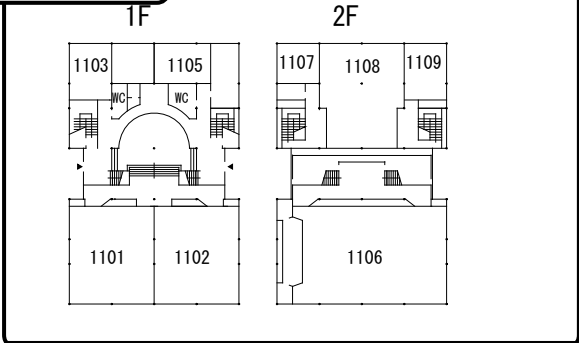

Lecture Theatre

Administration Bldg

Bldg 10

Bldg 11

Bldg 12

Bldg 13