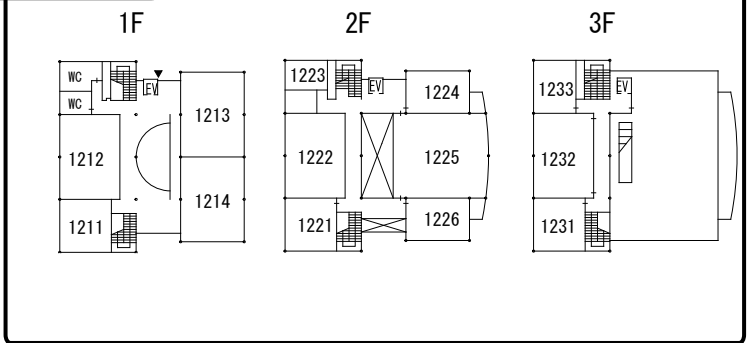

The University of Tokyo, Komaba I Campus Map

Classrooms	Buildings
101 ~ 192	Bldg. 1
511 ~ 534	Bldg. 5
721 ~ 762	Bldg. 7
900	Lecture Theatre
10-101 ~ 10-405	Bldg. 10
1101 ~ 1109	Bldg. 11
1211 ~ 1233	Bldg. 12
1311 ~ 1341	Bldg. 13
KALS	Bldg. 17
E21 ~ E49	Info. Edu. Bldg.
K101 ~ K502	21KOMCEE West
K011 ~ K214	21KOMCEE East
Experimental Labs	21KOMCEE East
Auditorium	Administration Bldg. 3F
Bldg.18 Hall	Bldg. 18 1F
Kendo dojo	Gym 1
Classroom for music	KCP North Bldg
Classroom for performing Arts	KCP North Bldg
General classroom 1 ~ 4	KCP North Bldg
General classroom for	KCP North Bldg
sports training 1,2	
Tatami classroom for sports training 3	

College of Arts and Sciences

Floor map

Bldg 1

Bldg 5

Bldg 7

Bldg 8

Lecture Theatre

Administration Bldg

Bldg 10

Bldg 11

Bldg 12

Bldg 13

Bldg 15

Information Education Bldg

Communication Plaza (North Bldg)

Bldg 16