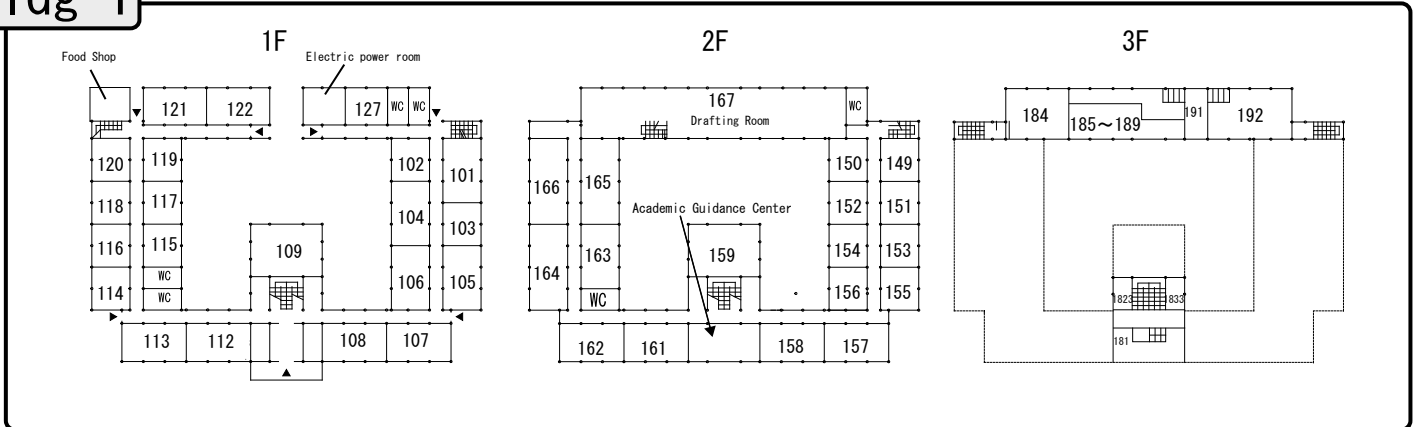

College of Arts and Sciences

Floor map

Bldg 1