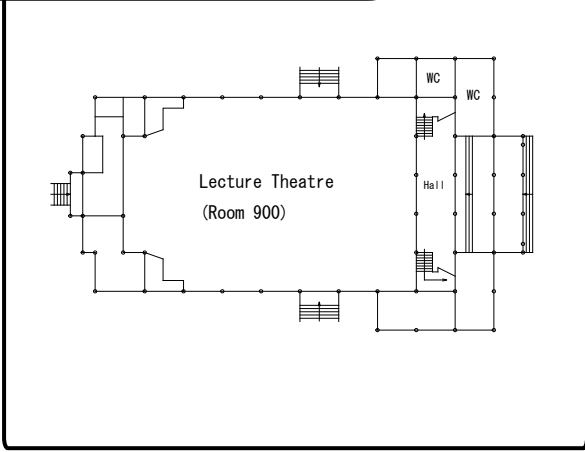

The University of Tokyo, Komaba I Campus Map

Classrooms	Buildings
101 ~ 192	Bldg. 1
511 ~ 534	Bldg. 5
721 ~ 762	Bldg. 7
900	Lecture Theatre
10-101 ~ 10-405	Bldg. 10
1101 ~ 1109	Bldg. 11
1211 ~ 1233	Bldg. 12
1311 ~ 1341	Bldg. 13
KALS	Bldg. 17
E21 ~ E49	Info. Edu. Bldg.
K101 ~ K502	21KOMCEE West
K011 ~ K214	21KOMCEE East
Experimental Labs	21KOMCEE East
Auditorium	Administration Bldg. 3F
Bldg.18 Hall	Bldg. 18 1F
Kendo dojo	Gym 1
Classroom for music	KCP North Bldg
Classroom for performing Arts	KCP North Bldg
General classroom 1 ~ 4	KCP North Bldg
General classroom for	KCP North Bldg
sports training 1,2	
Tatami classroom for sports training 3	

College of Arts and Sciences

Floor map

Bldg 1

Bldg 5

Bldg 7

Bldg 8

Lecture Theatre

Administration Bldg

Bldg 10

Bldg 11

Bldg 12

Bldg 13

Bldg 15

Information Education Bldg

Communication Plaza (North Bldg)

Bldg 16