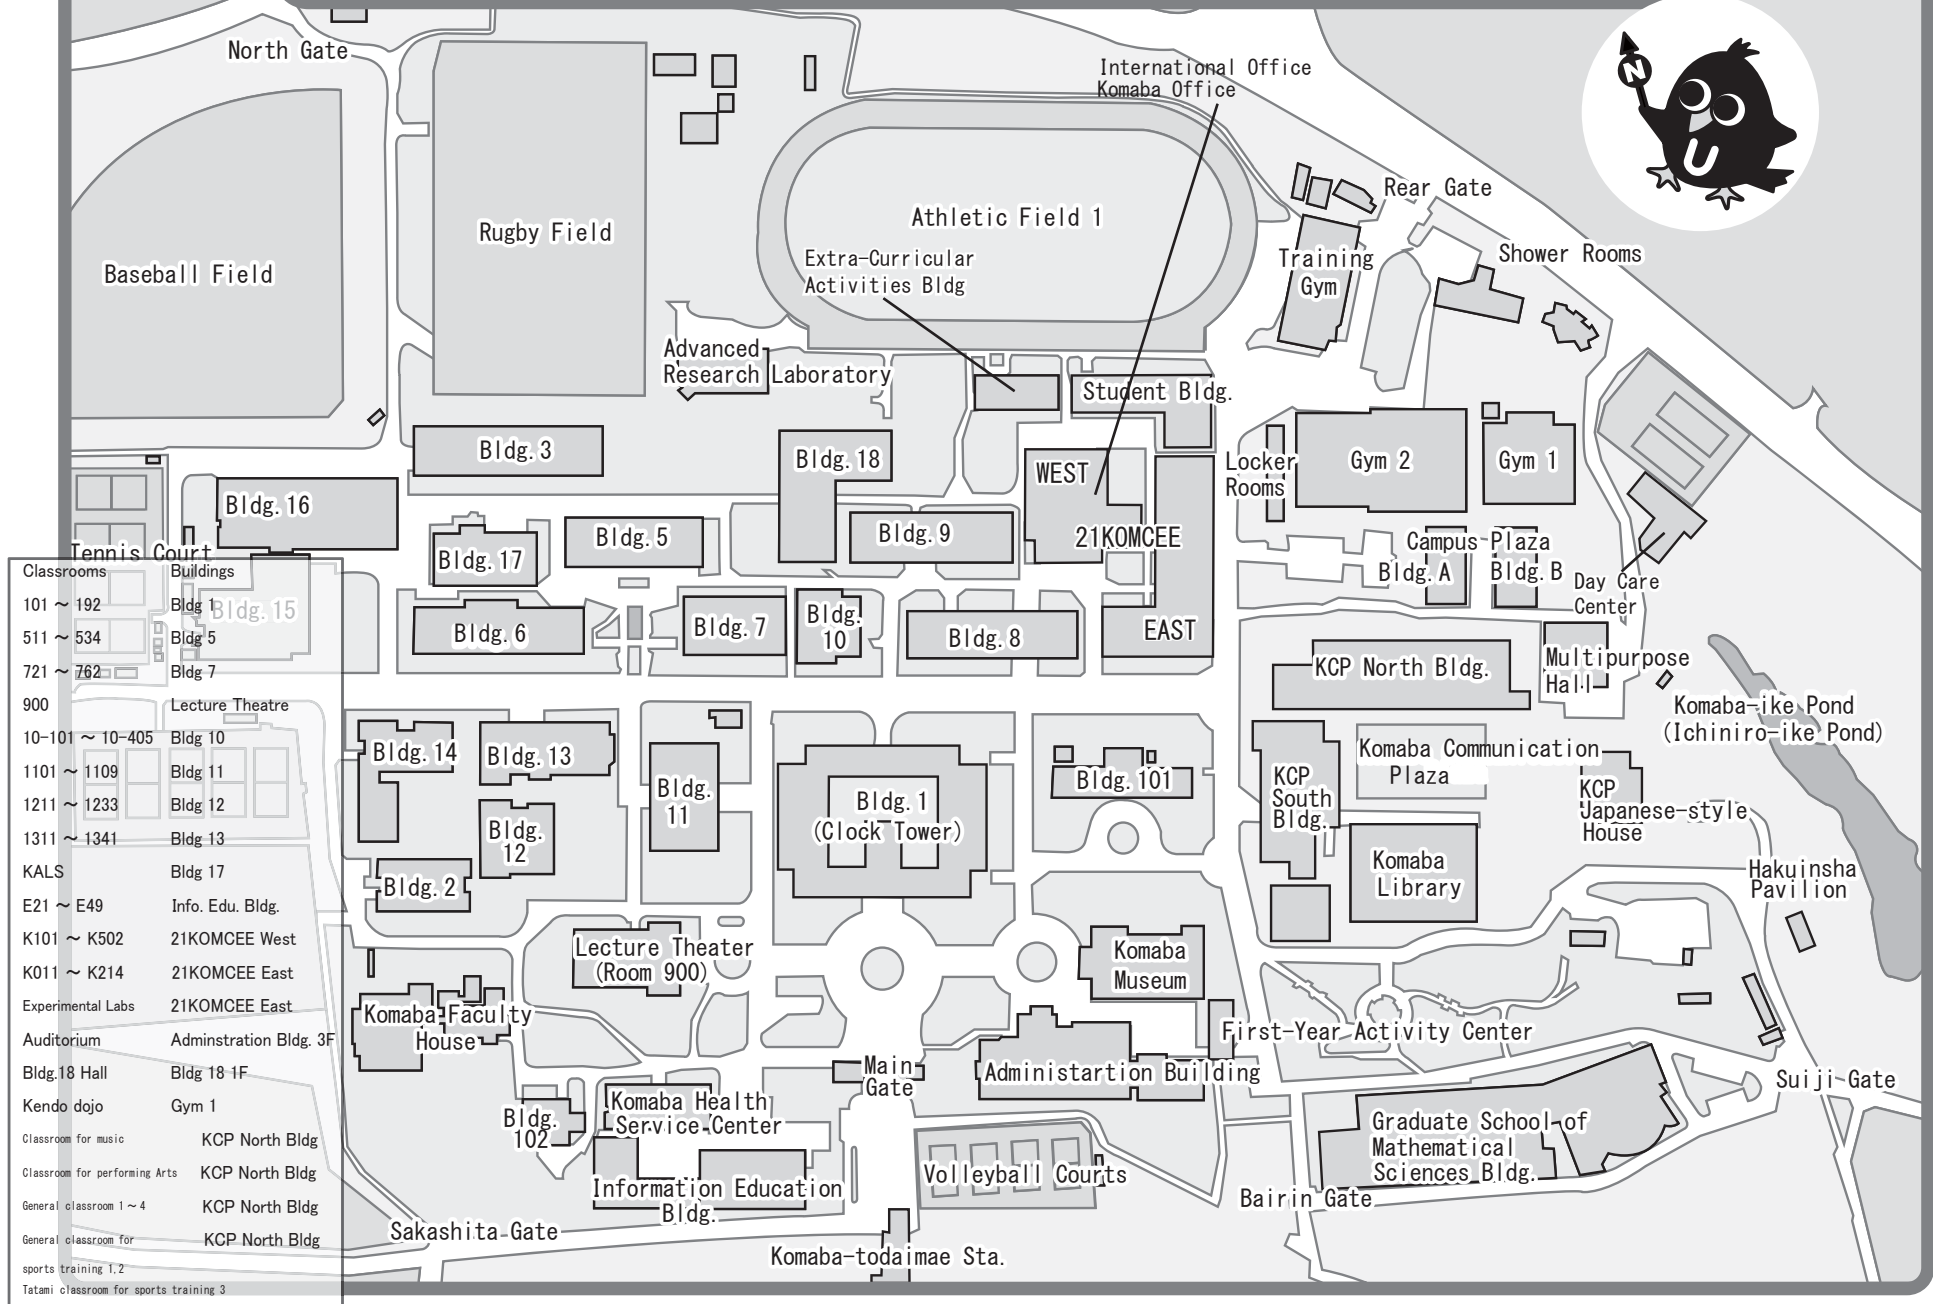

The University of Tokyo, Komaba I Campus Map

Classrooms	Buildings
101 ~ 192	Bldg. 1
511 ~ 534	Bldg. 5
721 ~ 762	Bldg. 7
900	Lecture Theatre
10-101 ~ 10-405	Bldg. 10
1101 ~ 1109	Bldg. 11
1211 ~ 1233	Bldg. 12
1311 ~ 1341	Bldg. 13
KALS	Bldg. 17
E21 ~ E49	Info. Edu. Bldg.
K101 ~ K502	21KOMCEE West
K011 ~ K214	21KOMCEE East
Experimental Labs	21KOMCEE East
Auditorium	Administration Bldg. 3F
Bldg.18 Hall	Bldg. 18 1F
Kendo dojo	Gym 1
Classroom for music	KCP North Bldg
Classroom for performing Arts	KCP North Bldg
General classroom 1 ~ 4	KCP North Bldg
General classroom for	KCP North Bldg
sports training 1,2	
Tatami classroom for sports training 3	

College of Arts and Sciences

Floor map

Bldg 1

Bldg 5

Bldg 7

Bldg 8

Lecture Theatre

Administration Bldg

Bldg 10

Bldg 11

Bldg 12

Bldg 13

Bldg 15

Information Education Bldg

Communication Plaza (North Bldg)

Bldg 16