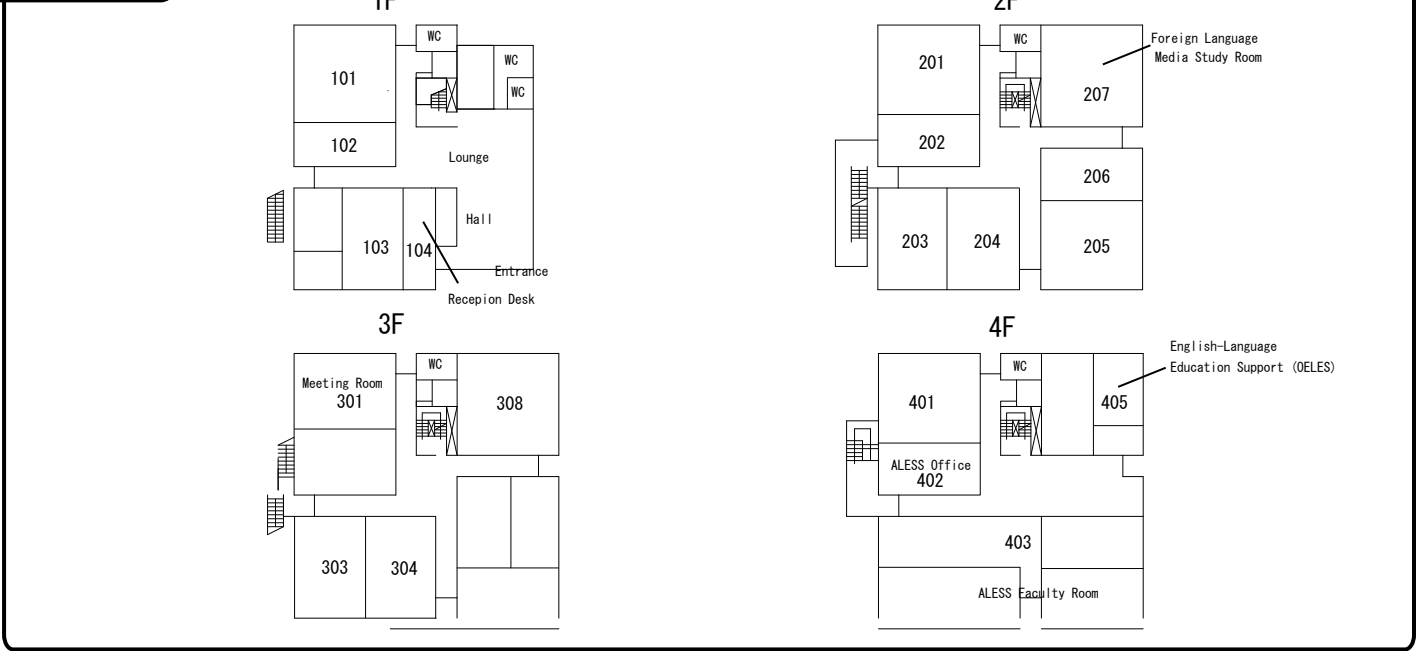

The University of Tokyo, Komaba I Campus Map

Classrooms	Buildings
101 ~ 192	Bldg. 1
511 ~ 534	Bldg. 5
721 ~ 762	Bldg. 7
900	Lecture Theatre
10-101 ~ 10-405	Bldg. 10
1101 ~ 1109	Bldg. 11
1211 ~ 1233	Bldg. 12
1311 ~ 1341	Bldg. 13
KALS	Bldg. 17
E21 ~ E49	Info. Edu. Bldg.
K101 ~ K502	21KOMCEE West
K011 ~ K214	21KOMCEE East
Experimental Labs	21KOMCEE East
Auditorium	Administration Bldg. 3F
Bldg.18 Hall	Bldg. 18 1F
Kendo dojo	Gym 1
Classroom for music	KCP North Bldg
Classroom for performing Arts	KCP North Bldg
General classroom 1 ~ 4	KCP North Bldg
General classroom for	KCP North Bldg
sports training 1,2	
Tatami classroom for sports training 3	

College of Arts and Sciences

Floor map

Bldg 1

Bldg 5

Bldg 7

Bldg 8

Lecture Theatre

Administration Bldg

Bldg 10

Bldg 11

Bldg 12

Bldg 13

Bldg 15

Information Education Bldg

Communication Plaza (North Bldg)

Bldg 16