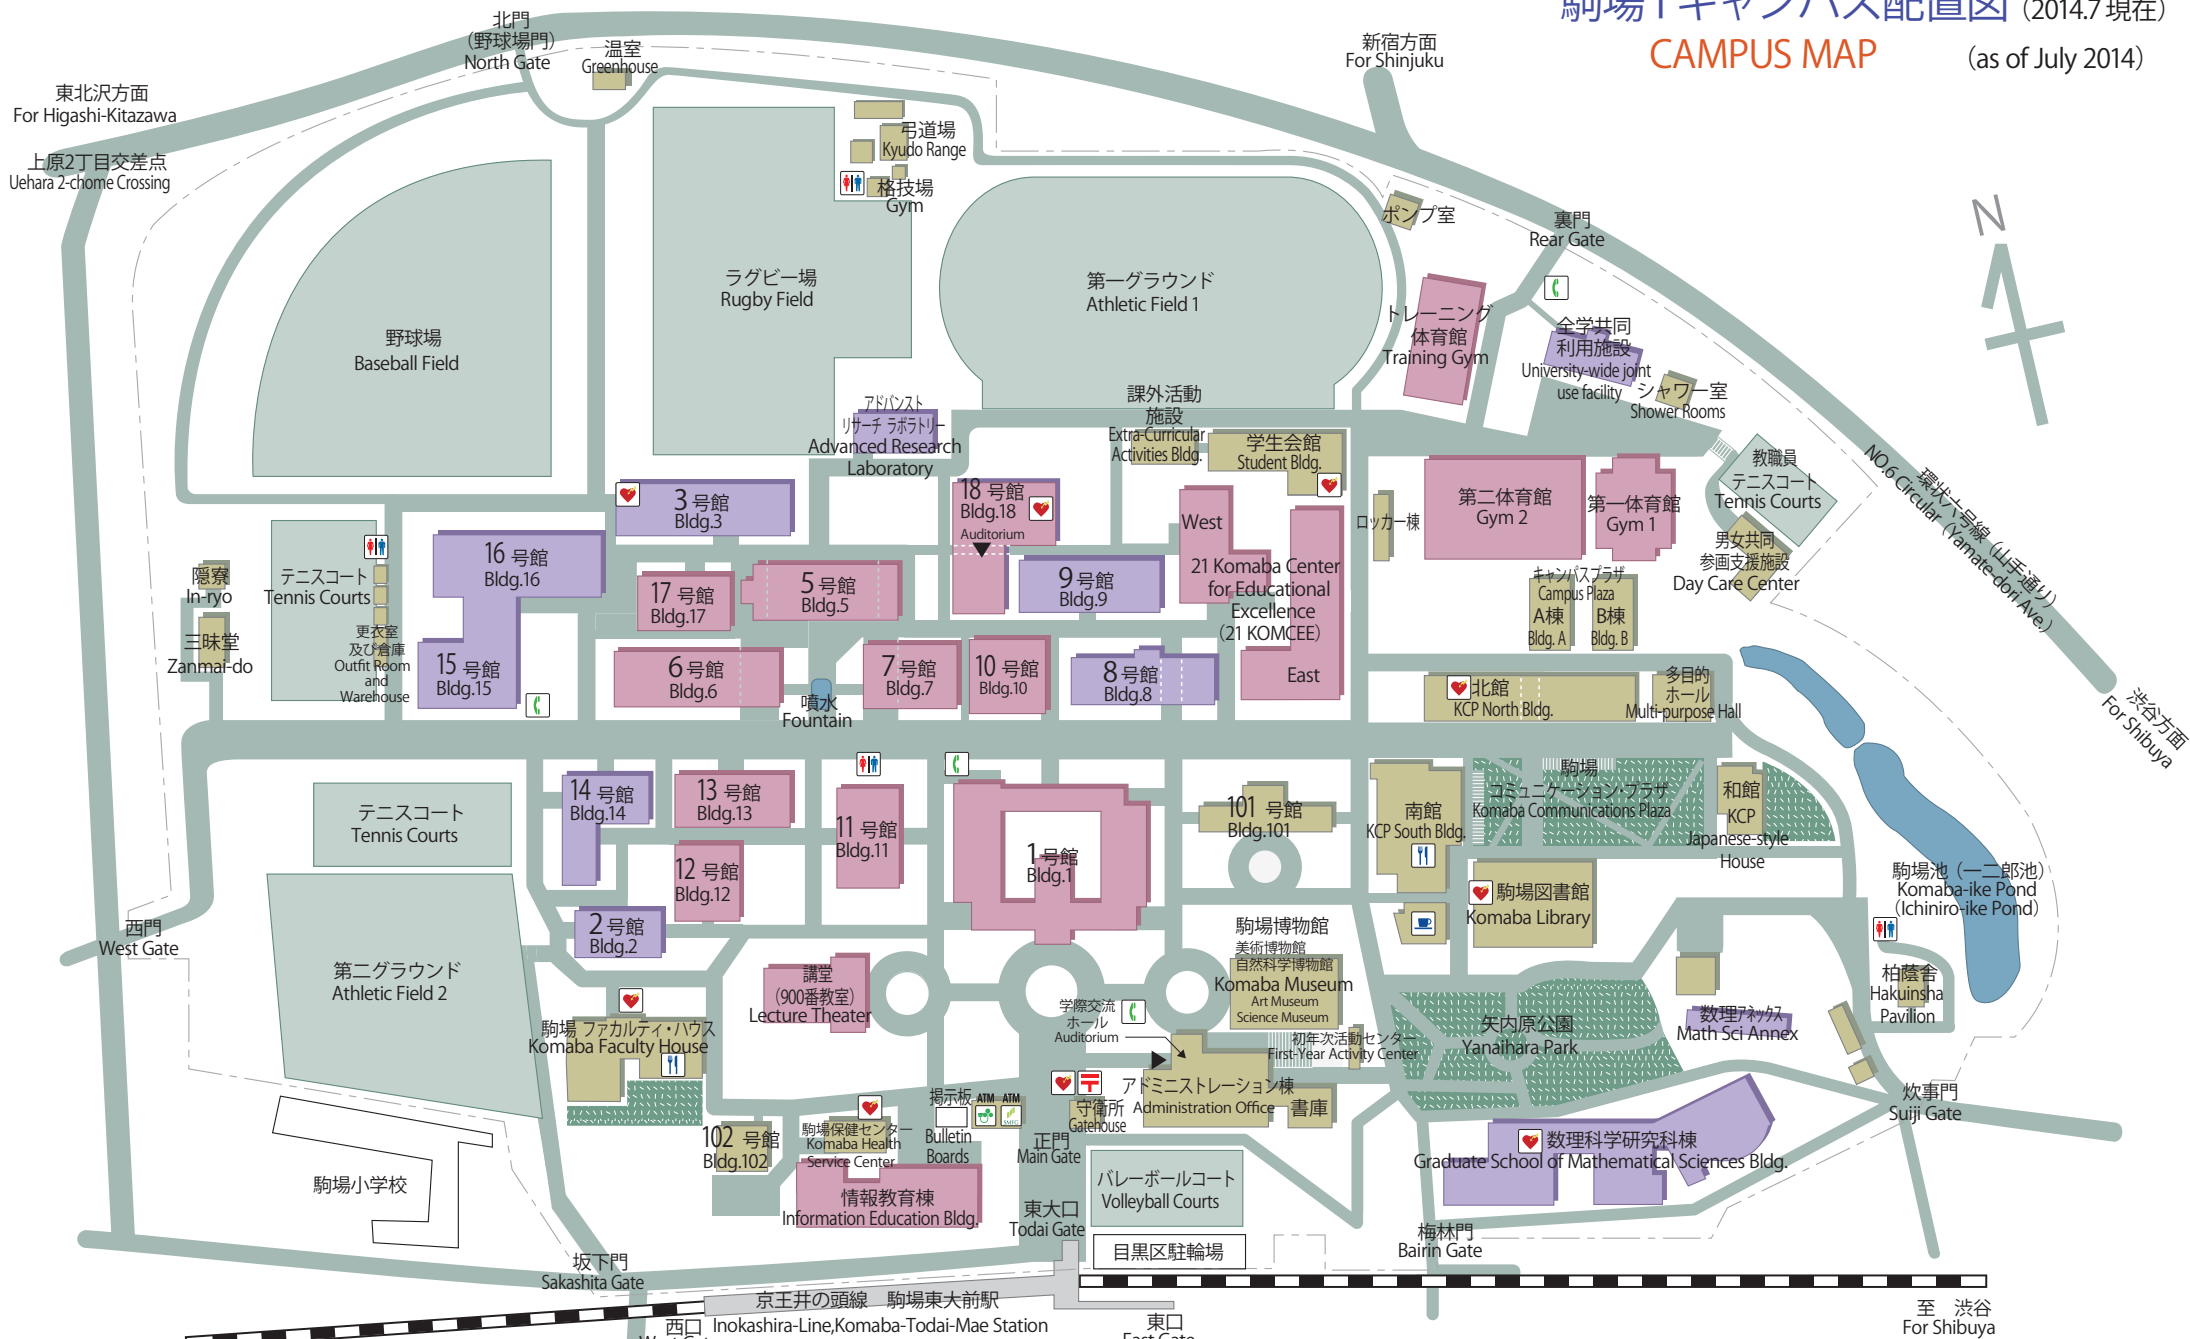

駒場Iキャンパス配置図 (2014.7現在)

CAMPUS MAP

(as of July 2014)

...自動体外式除細動器 (AED) 設置場所
 Locations of an Automated External Defibrillator

0 10 20 50 100 M