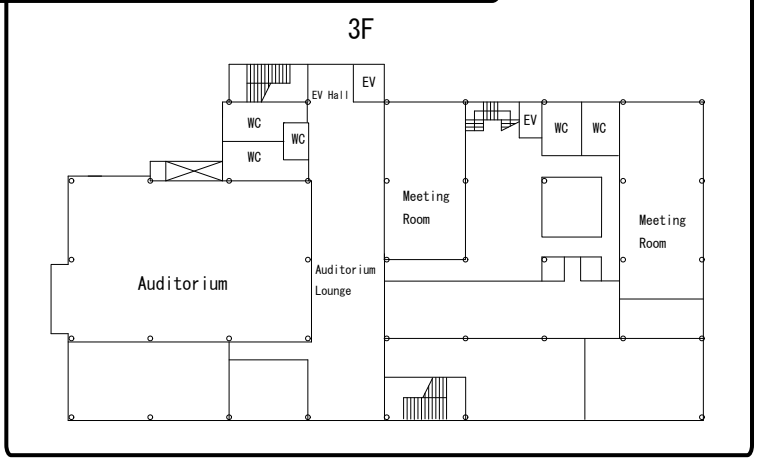

The University of Tokyo, Komaba I Campus Map

Classrooms	Buildings
101 ~ 192	Bldg. 1, Bldg. 15
511 ~ 534	Bldg. 5
721 ~ 762	Bldg. 7
900	Lecture Theatre
10-101 ~ 10-405	Bldg. 10
1101 ~ 1109	Bldg. 11
1211 ~ 1233	Bldg. 12
1311 ~ 1341	Bldg. 13
KALS	Bldg. 17
E21 ~ E49	Info. Edu. Bldg.
K101 ~ K502	21KOMCEE West
K011 ~ K214	21KOMCEE East
Experimental Labs	21KOMCEE East
Auditorium	Administration Bldg. 3F
Bldg.18 Hall	Bldg. 18 1F
Kendo dojo	Gym 1
Classroom for music	KCP North Bldg
Classroom for performing Arts	KCP North Bldg
General classroom 1 ~ 4	KCP North Bldg
General classroom for	KCP North Bldg
sports training 1,2	
Tatami classroom for sports training 3	

College of Arts and Sciences

Floor map

Bldg 1

Bldg 5

Bldg 7

Bldg 8

Lecture Theatre

Administration Bldg

Bldg 10

Bldg 11

Bldg 12

Bldg 13

Bldg 15

Information Education Bldg

Communication Plaza (North Bldg)

Bldg 16