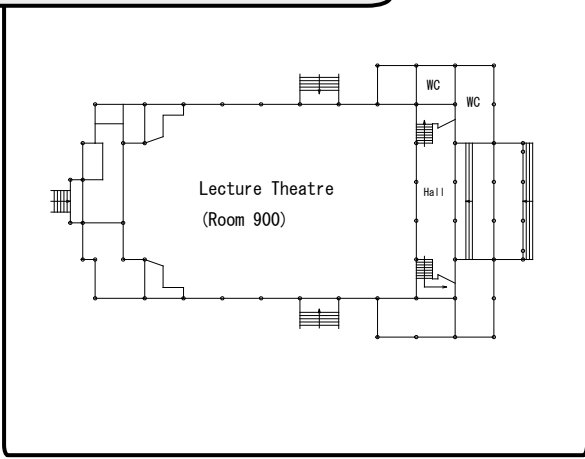

The University of Tokyo, Komaba I Campus Map

Classrooms	Buildings
101 ~ 192	Bldg. 1, Bldg. 15
511 ~ 534	Bldg. 5
721 ~ 762	Bldg. 7
900	Lecture Theatre
10-101 ~ 10-405	Bldg. 10
1101 ~ 1109	Bldg. 11
1211 ~ 1233	Bldg. 12
1311 ~ 1341	Bldg. 13
KALS	Bldg. 17
E21 ~ E49	Info. Edu. Bldg.
K101 ~ K502	21KOMCEE West
K011 ~ K214	21KOMCEE East
Experimental Labs	21KOMCEE East
Auditorium	Administration Bldg. 3F
Bldg.18 Hall	Bldg. 18 1F
Kendo dojo	Gym 1
Classroom for music	KCP North Bldg
Classroom for performing Arts	KCP North Bldg
General classroom 1 ~ 4	KCP North Bldg
General classroom for	KCP North Bldg
sports training 1,2	
Tatami classroom for sports training 3	

College of Arts and Sciences

Floor map

Bldg 1

Bldg 5

Bldg 7

Bldg 8

Lecture Theatre

Administration Bldg

Bldg 10

Bldg 11

Bldg 12

Bldg 13

Bldg 15

Information Education Bldg

Communication Plaza (North Bldg)

Bldg 16