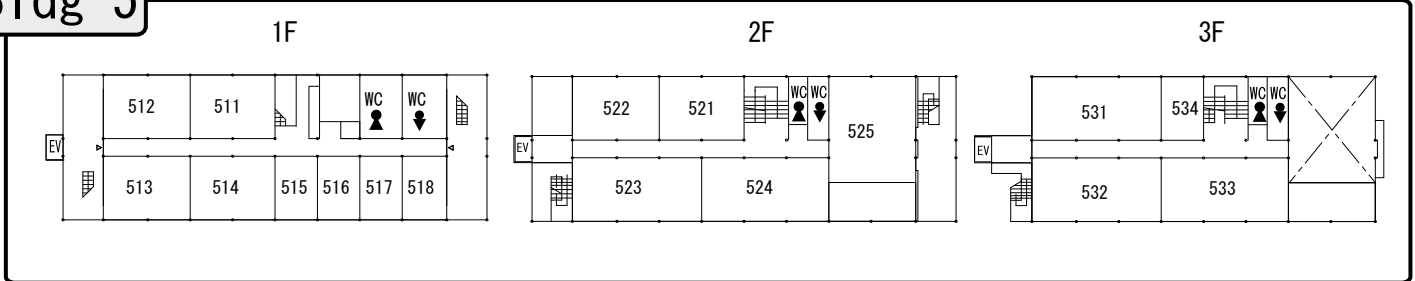

The University of Tokyo, Komaba I Campus Map

Classrooms	Buildings
101 ~ 192	Bldg. 1, Bldg. 15
511 ~ 534	Bldg. 5
721 ~ 762	Bldg. 7
900	Lecture Theatre
10-101 ~ 10-405	Bldg. 10
1101 ~ 1109	Bldg. 11
1211 ~ 1233	Bldg. 12
1311 ~ 1341	Bldg. 13
KALS	Bldg. 17
E21 ~ E49	Info. Edu. Bldg.
K101 ~ K502	21KOMCEE West
K011 ~ K214	21KOMCEE East
Experimental Labs	21KOMCEE East
Auditorium	Administration Bldg. 3F
Bldg.18 Hall	Bldg. 18 1F
Kendo dojo	Gym 1
Classroom for music	KCP North Bldg
Classroom for performing Arts	KCP North Bldg
General classroom 1 ~ 4	KCP North Bldg
General classroom for	KCP North Bldg
sports training 1,2	
Tatami classroom for sports training 3	

College of Arts and Sciences

Floor map

Bldg 1

Bldg 5

Bldg 7

Bldg 8

Lecture Theatre

Administration Bldg