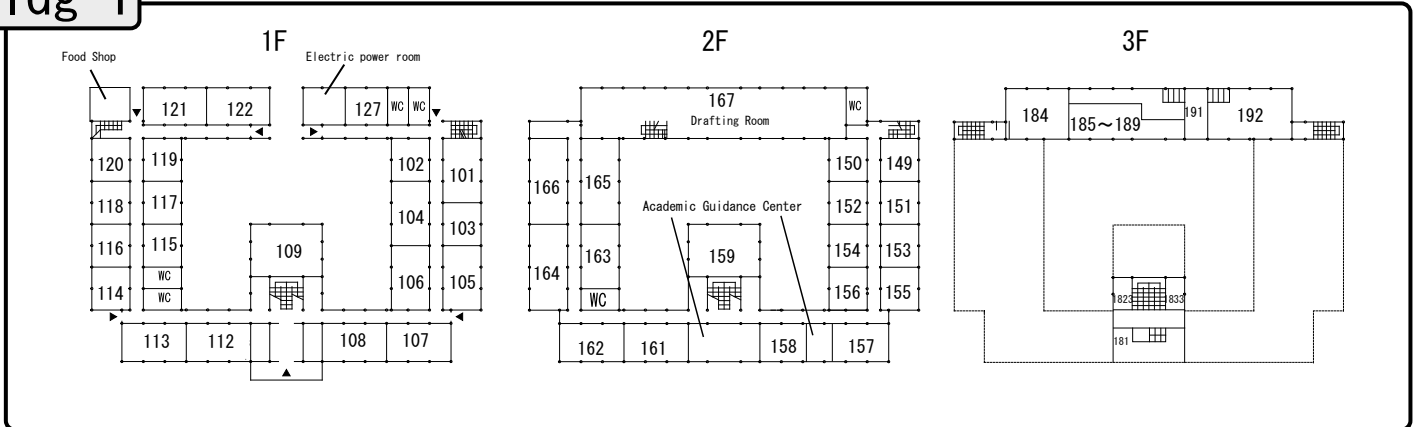

College of Arts and Sciences

Floor map

Bldg 1