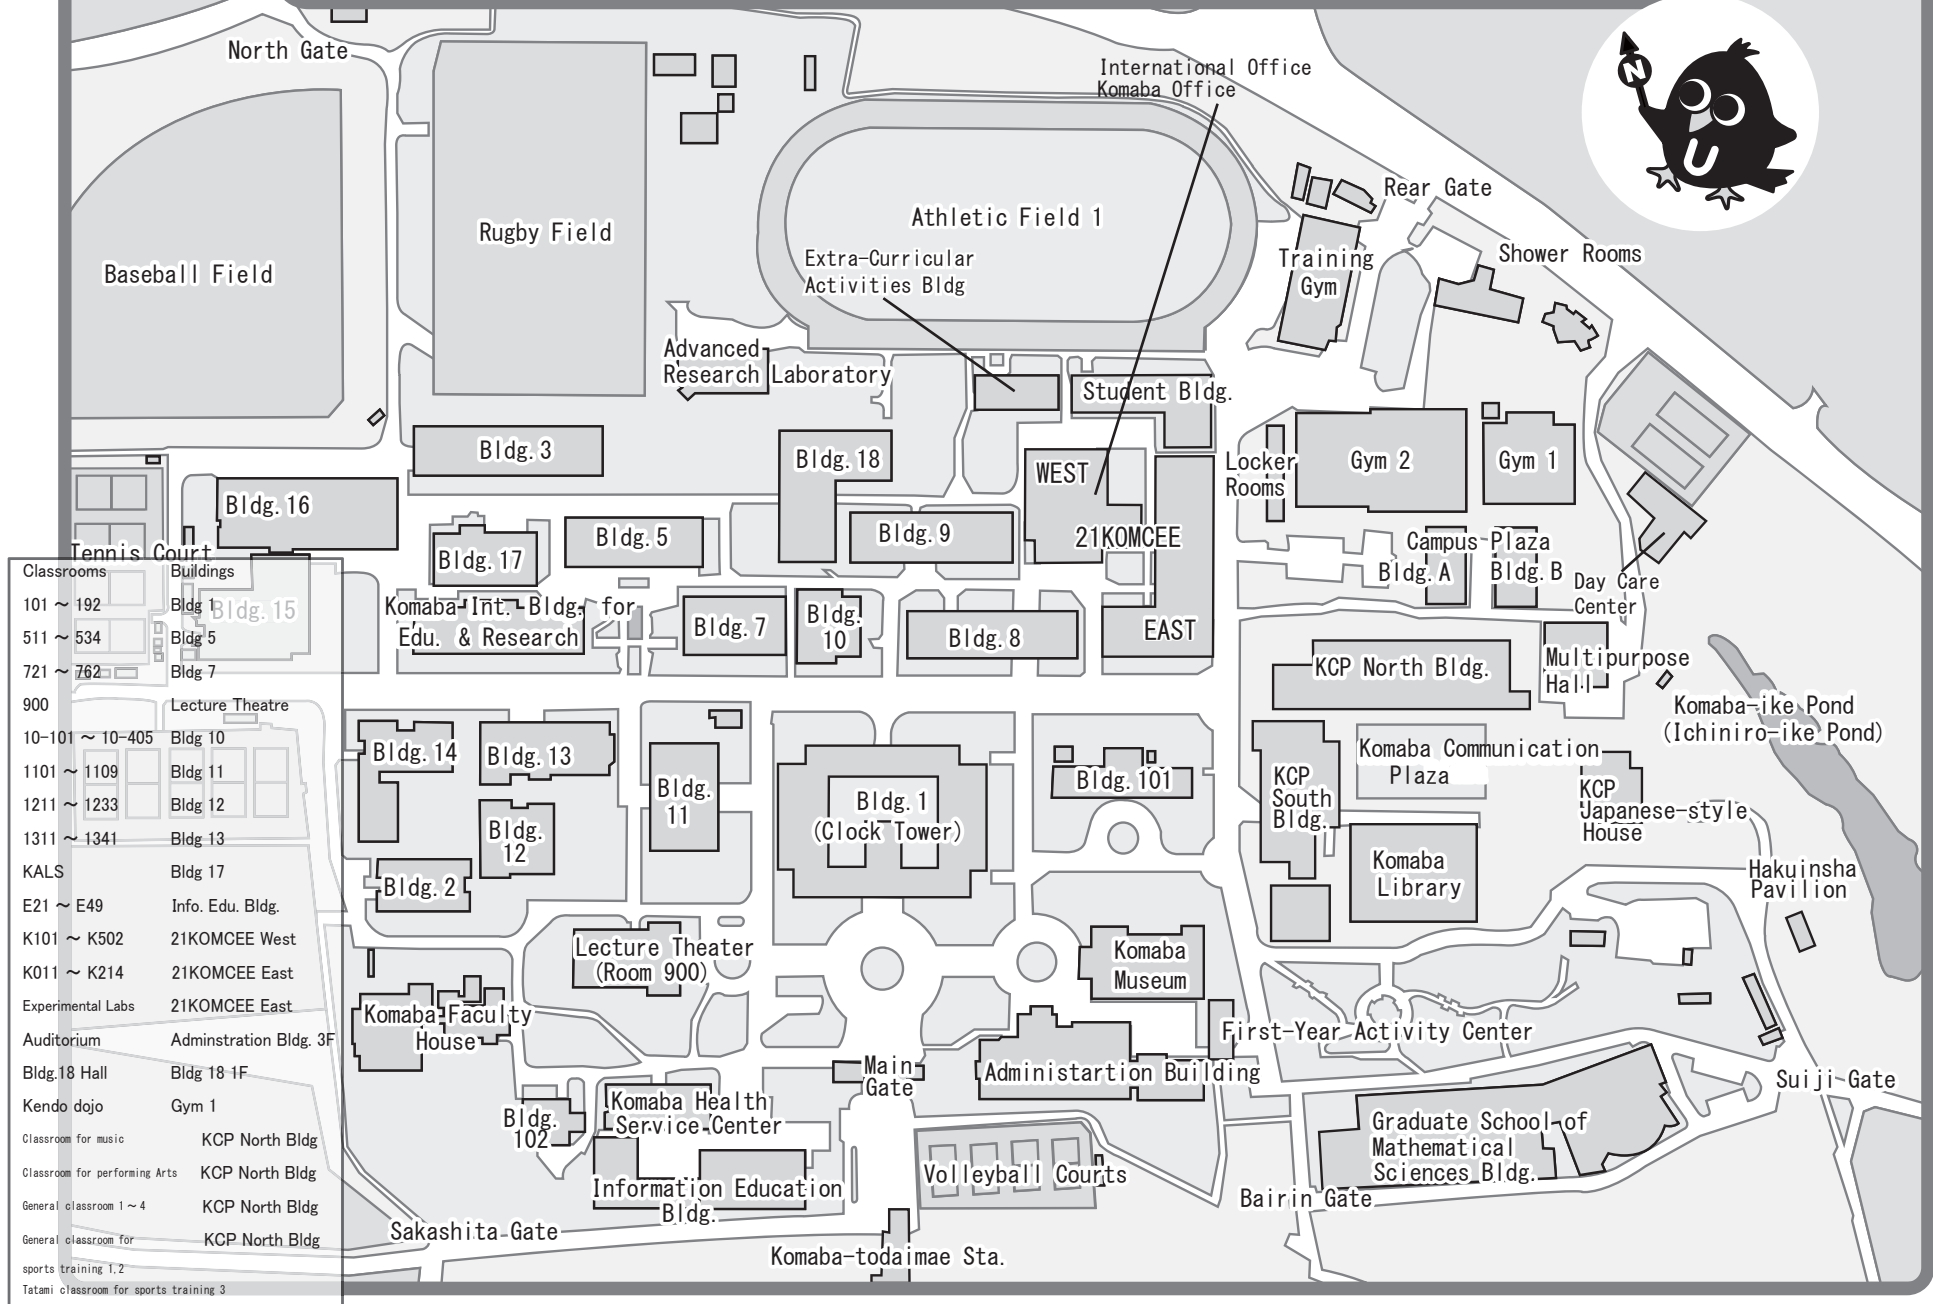

The University of Tokyo, Komaba I Campus Map

Classrooms	Buildings
101 ~ 192	Bldg. 1, Bldg. 15
511 ~ 534	Bldg. 5
721 ~ 762	Bldg. 7
900	Lecture Theatre
10-101 ~ 10-405	Bldg. 10
1101 ~ 1109	Bldg. 11
1211 ~ 1233	Bldg. 12
1311 ~ 1341	Bldg. 13
KALS	Bldg. 17
E21 ~ E49	Info. Edu. Bldg.
K101 ~ K502	21KOMCEE West
K011 ~ K214	21KOMCEE East
Experimental Labs	21KOMCEE East
Auditorium	Administration Bldg. 3F
Bldg.18 Hall	Bldg. 18 1F
Kendo dojo	Gym 1
Classroom for music	KCP North Bldg
Classroom for performing Arts	KCP North Bldg
General classroom 1 ~ 4	KCP North Bldg
General classroom for	KCP North Bldg
sports training 1,2	
Tatami classroom for sports training 3	

College of Arts and Sciences

Floor map

Bldg 1

Bldg 5

Bldg 7

Bldg 8

Lecture Theatre

Administration Bldg

Bldg 10

Bldg 11

Bldg 12

Bldg 13

Bldg 15

Information Education Bldg

Communication Plaza (North Bldg)

Bldg 16