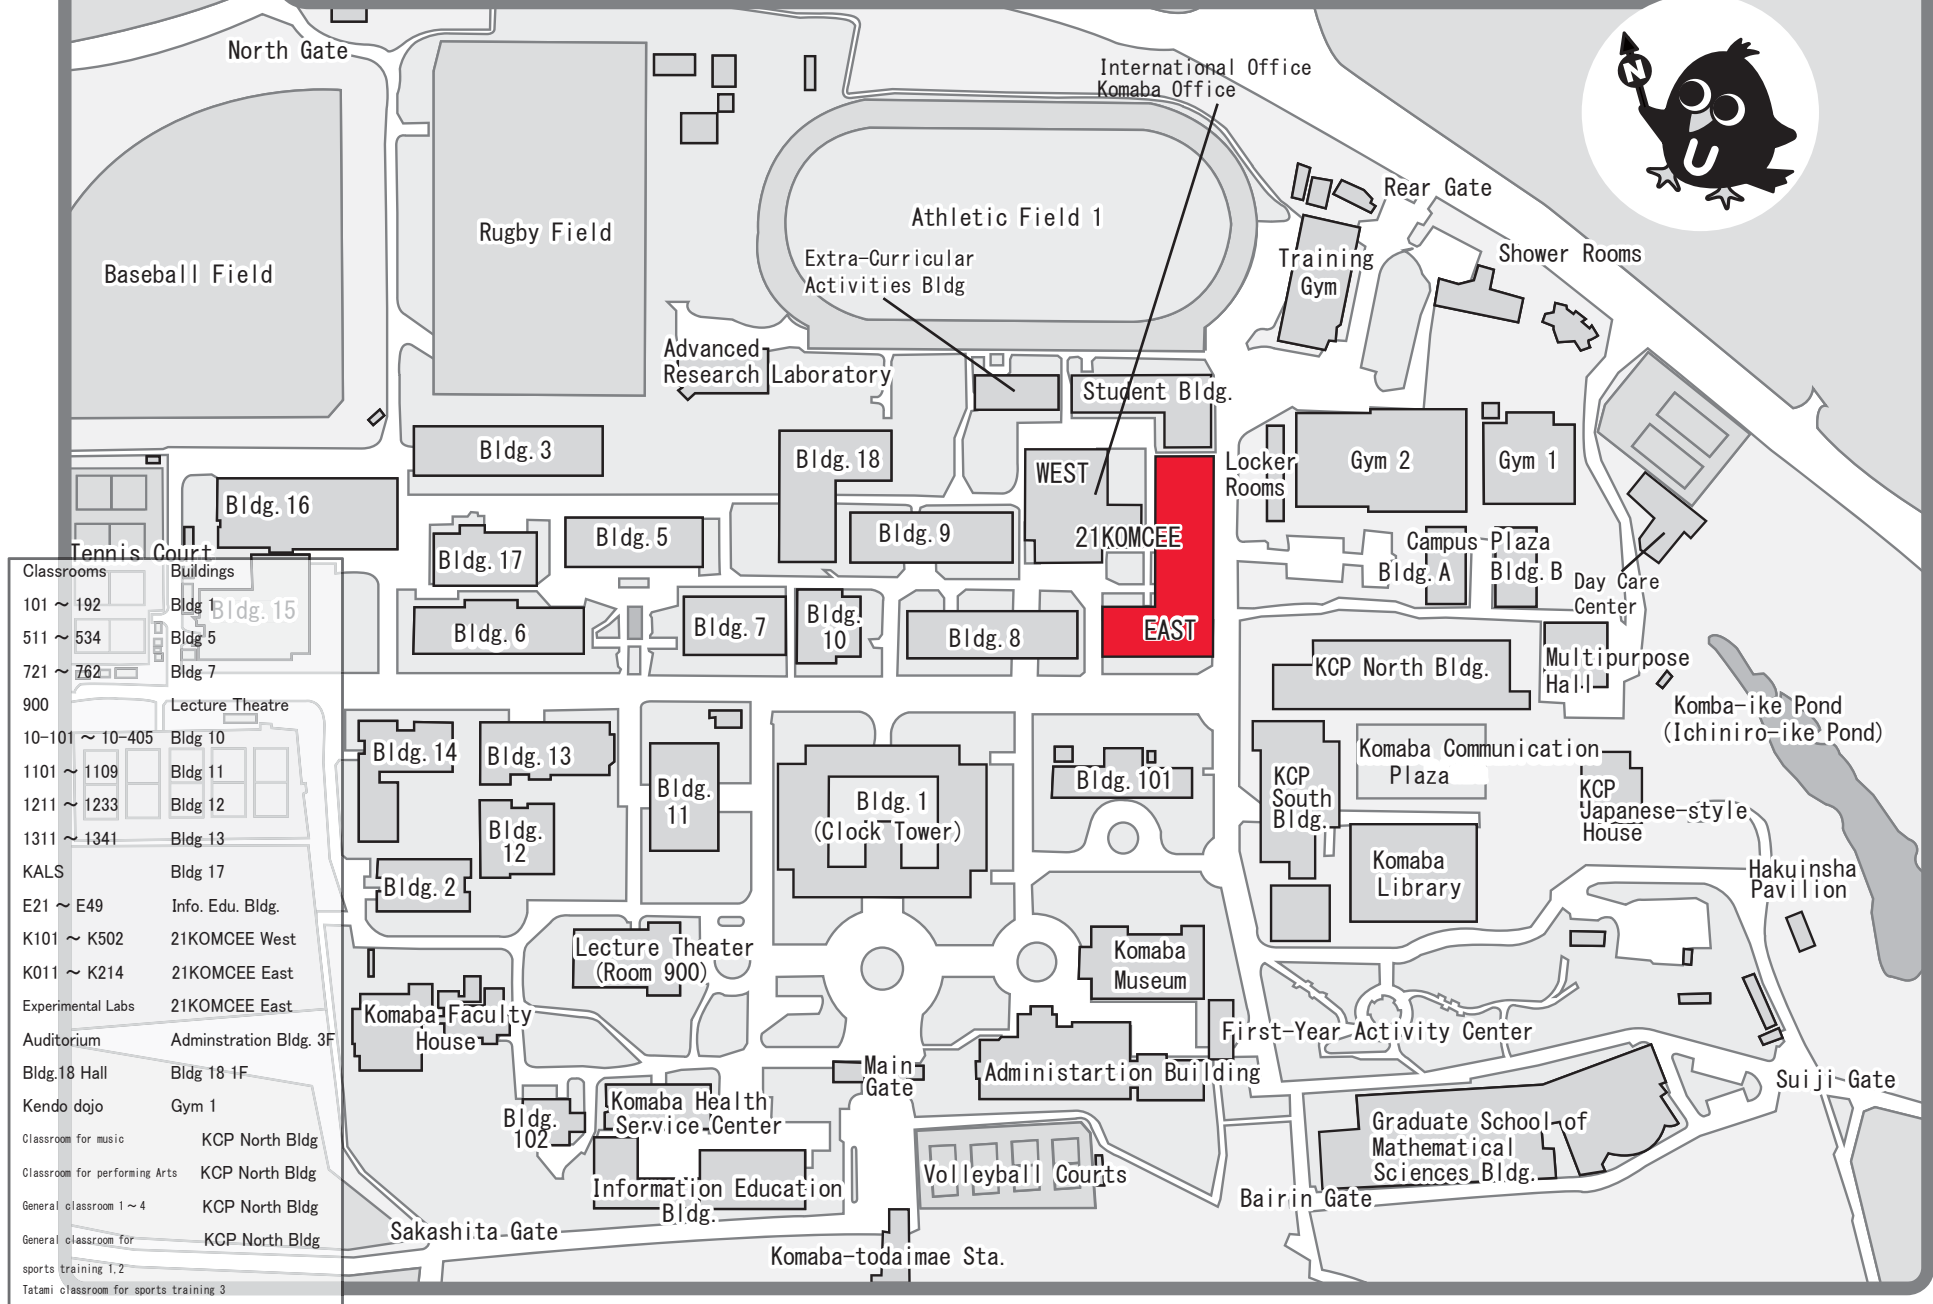

The University of Tokyo, Komaba I Campus Map

Classrooms	Buildings
101 ~ 192	Bldg. 1, Bldg. 15
511 ~ 534	Bldg. 5
721 ~ 762	Bldg. 7
900	Lecture Theatre
10-101 ~ 10-405	Bldg. 10
1101 ~ 1109	Bldg. 11
1211 ~ 1233	Bldg. 12
1311 ~ 1341	Bldg. 13
KALS	Bldg. 17
E21 ~ E49	Info. Edu. Bldg.
K101 ~ K502	21KOMCEE West
K011 ~ K214	21KOMCEE East
Experimental Labs	21KOMCEE East
Auditorium	Administration Bldg. 3F
Bldg.18 Hall	Bldg. 18 1F
Kendo dojo	Gym 1
Classroom for music	KCP North Bldg
Classroom for performing Arts	KCP North Bldg
General classroom 1 ~ 4	KCP North Bldg
General classroom for	KCP North Bldg
sports training 1,2	
Tatami classroom for sports training 3	

21KOMCEE East