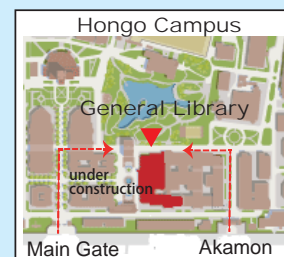

Hongo Campus General Library

Library tour

and Database Training Course

Venue General Library, Hongo Campus

No advance reservation is required.

Please come to the front of the Training Course Corner (the 3rd floor) in the General Library before the scheduled time.

Library tour It is not necessary to attend all 3 courses. Participants can join each course of 30 minutes.

- **Searching for books and papers** (本や論文の探し方) : an introductory course to search books and papers using a search tool "TREE"
(This session offers a hands-on approach by using computers.)
- **The Library Tour** (利用案内) will show you not only its rich collections but also materials and facilities provided for you, such as computers and study rooms for group users.
- **Guide to the Stacks** (書庫案内) : Library staff take around the stack of the General Library giving explanations about usage of the stack.